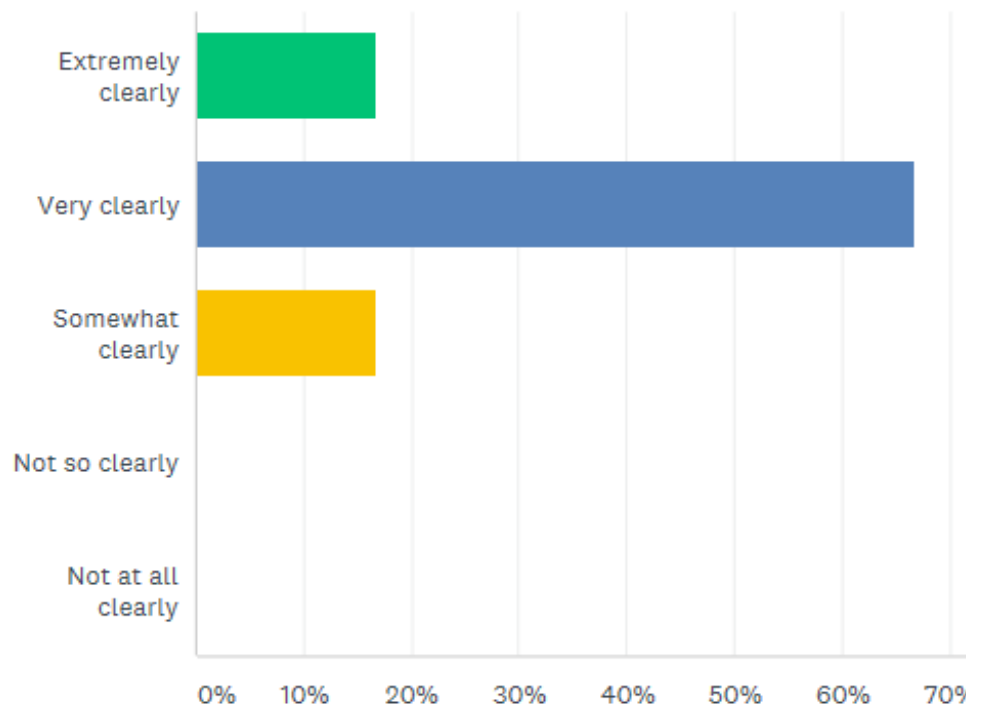

Burnside Bowling Club Coaching Survey

Q1

How did you find the first 2 introduction sessions where we discuss

- 4
- 5
- 4
- 3
- 5
- 5

Q2

How clearly did Robert Clark (umpire) explain the

Answered: 6 Skipped: 0

ANSWER CHOICES	RES
Extremely clearly	16.67
Very clearly	66.67
Somewhat clearly	16.67

▼ Not so clearly	0.00
▼ Not at all clearly	0.00
TOTAL	

Q3

How understanding were your coaches about mee

Answered: 6 Skipped: 0

ANSWER CHOICES

- ▼ Extremely understanding
- ▼ Very understanding
- ▼ Somewhat understanding
- ▼ Not so understanding
- ▼ Not at all understanding

TOTAL

Q4

What would you like to see next year?

Answered: 5 Skipped: 1