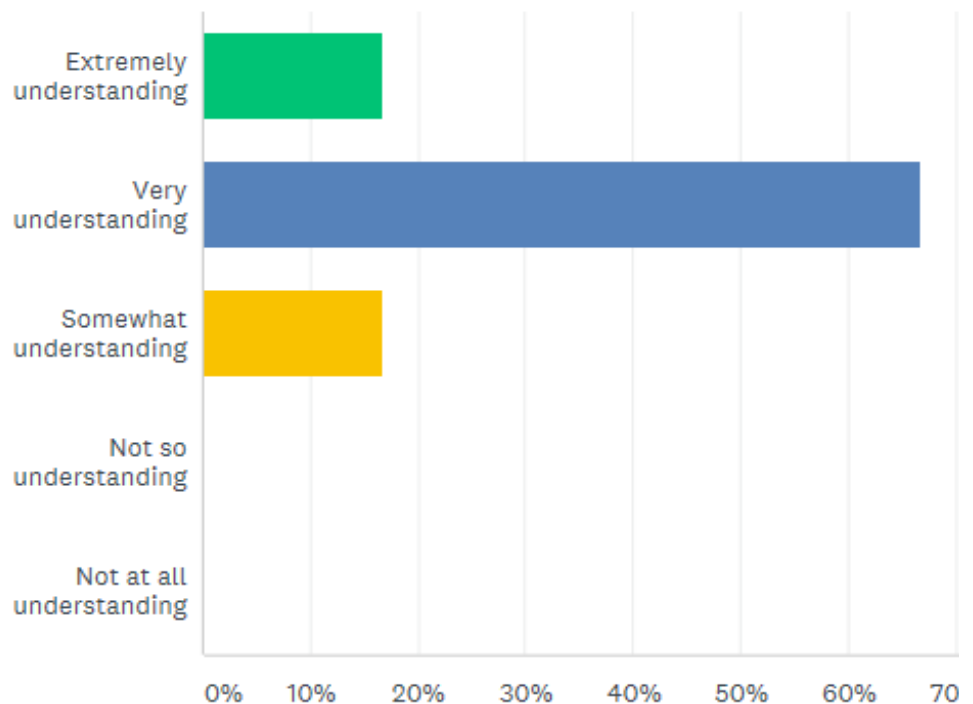

Burnside Bowling Club Coaching Survey

Q1

How did you find the first 2 introduction sessions where we discuss

- 4
- 5
- 4
- 3
- 5
- 5

Q2

How clearly did Robert Clark (umpire) explain the

Answered: 6 Skipped: 0

ANSWER CHOICES	RES
Extremely clearly	16.67
Very clearly	66.67
Somewhat clearly	16.67

▼ Not so clearly	0.00
▼ Not at all clearly	0.00
TOTAL	

Q3

How understanding were your coaches about mee

Answered: 6 Skipped: 0

ANSWER CHOICES

- ▼ Extremely understanding
- ▼ Very understanding
- ▼ Somewhat understanding
- ▼ Not so understanding
- ▼ Not at all understanding

TOTAL

Q4

What would you like to see next year?

Answered: 5 Skipped: 1